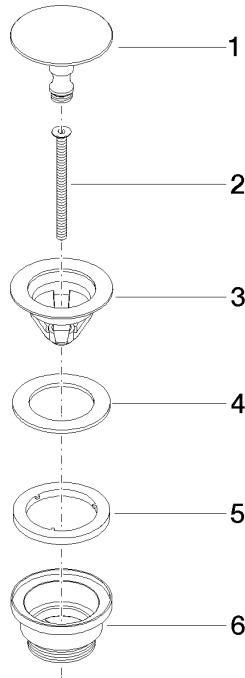

Basin Waste without press-closing 1 1/4" - Brushed Durabronz (23kt Gold)

IMO

10 126 970

Fits: IMO, LULU, MADISON, MEM, TARA,
CL.1, LISSÉ, VAIA, META, CYO

	Brushed Durabronz (23kt Gold)	10 126 970-28
	Chrome	10 126 970-00
	Brushed Platinum	10 126 970-06
	Platinum	10 126 970-08
	Durabronz (23kt Gold)	10 126 970-09
	Dark Chrome	10 126 970-19
	Light Gold	10 126 970-26
	Brushed Light Gold	10 126 970-27
	Matte Black	10 126 970-33
	Brushed Bronze	10 126 970-42
	Brushed Champagne (22kt Gold)	10 126 970-46
	Champagne (22kt Gold)	10 126 970-47
	Brushed Chrome	10 126 970-93
	Brushed Dark Platinum	10 126 970-99

Basin Waste without press-closing 1 1/4" - Brushed Durabronze (23kt Gold)

IMO

10 126 970

Only suitable for sinks without an overflow.

10 126 970

mm [inches]

10 126 970

Parts for other finishes can be found here: [Chrome](#)

Spare parts list

No.	Item Number	Name	Quantity used	Delivery time
1	09 31 20 097-28	plug	1	20
2	09 30 30 179 90	screw	1	2
3	09 11 01 038-28	cup	1	20
4	09 14 05 061 90	seal	1	2
5	09 14 03 153 90	seal	1	2
6	09 11 10 156-28	connection	1	20